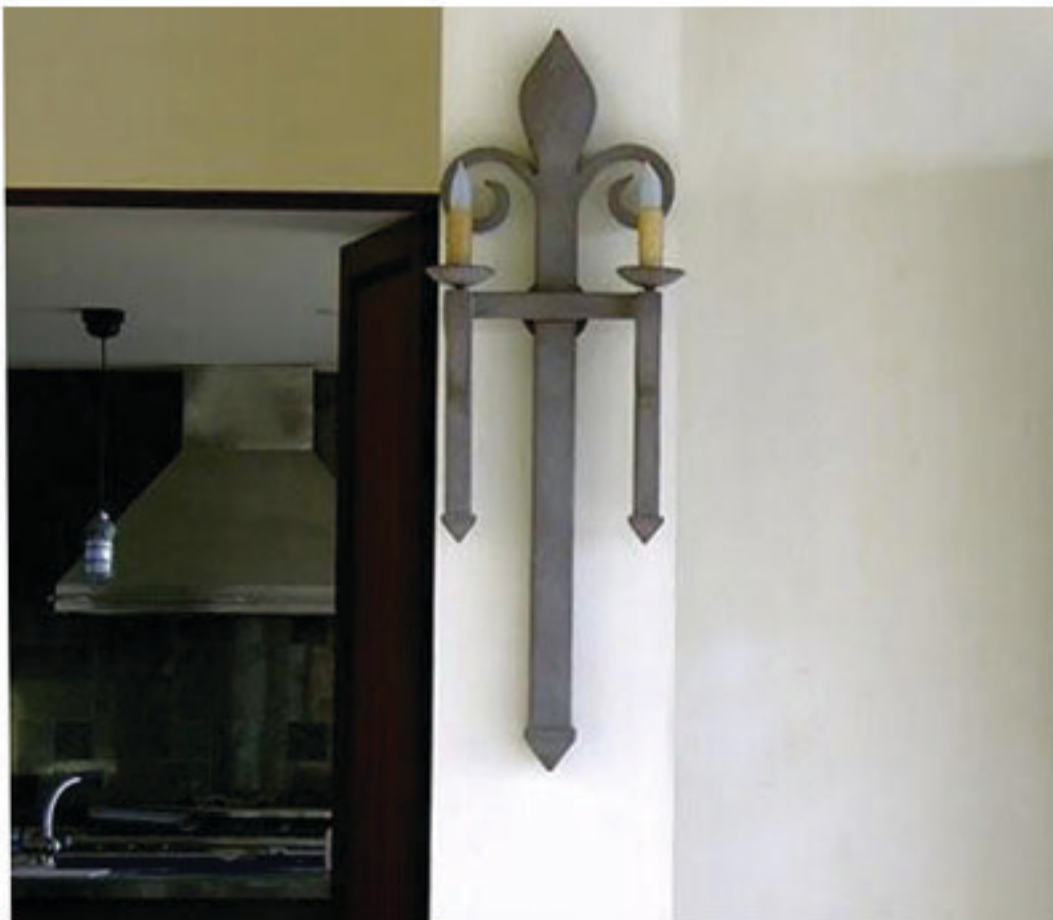

customlightstyles™

Iron Percival Wall Sconce